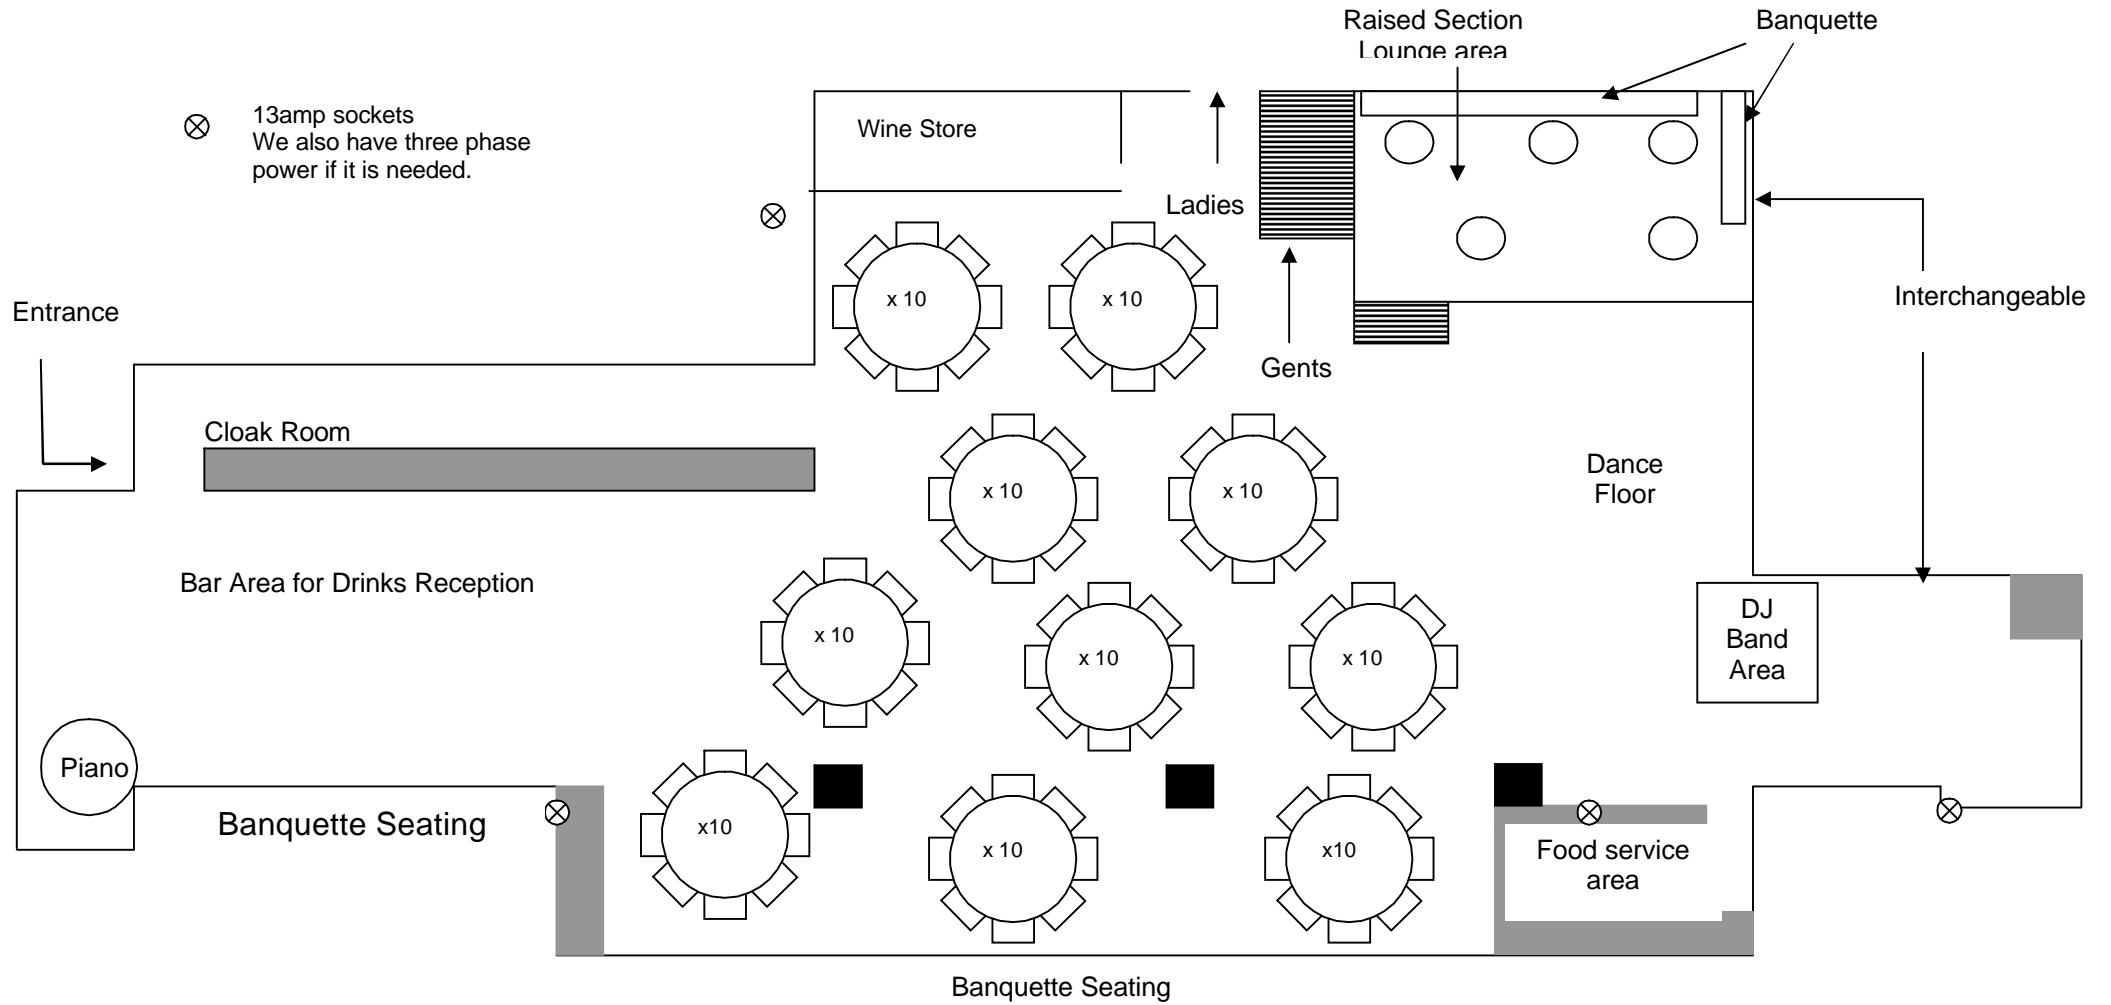

## COCKTAILS & CANAPÉS FLOOR PLAN

## SAMPLE FLOOR PLAN X 100 GUESTS

# @venue

VENUE FLOOR PLAN

⊗⊗ Denotes double 13amp socket

3 phase power also available

Ceiling height up to the fairy lights is approximately 4.2m.