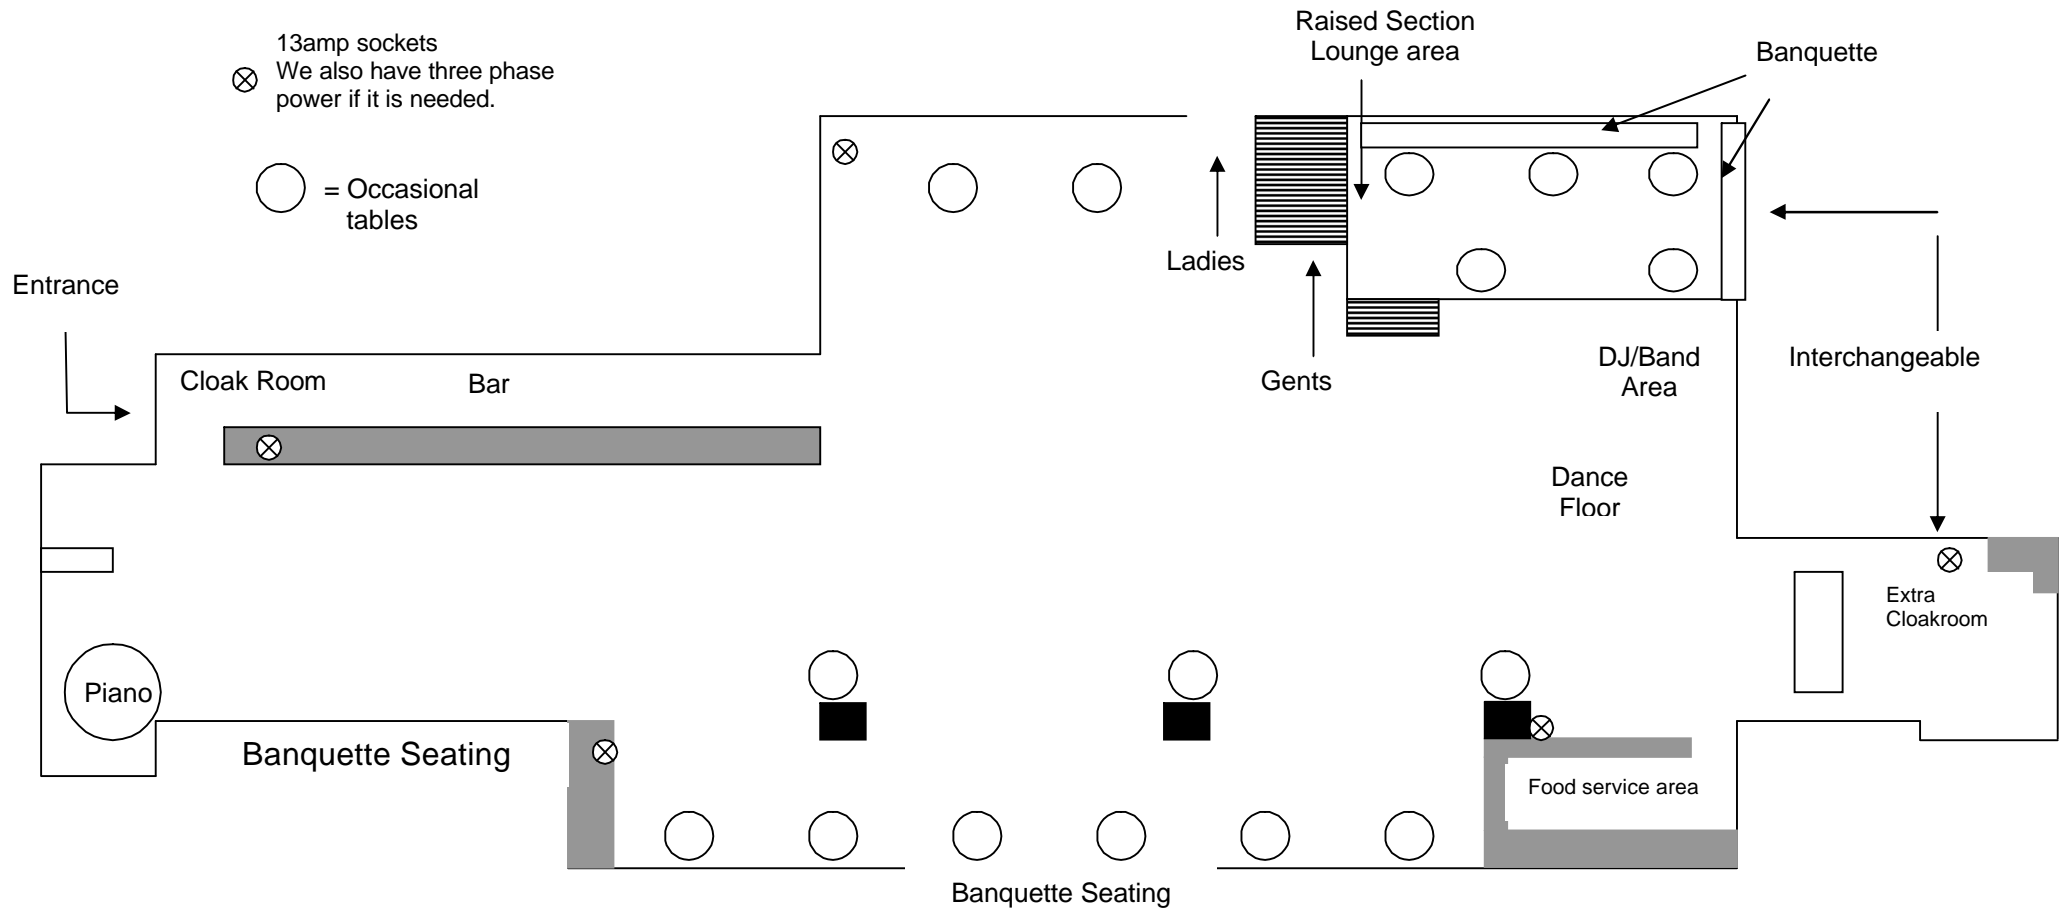

## COCKTAILS & CANAPÉS FLOOR PLAN

## SAMPLE FLOOR PLAN X 100 GUESTS

# @venue

VENUE FLOOR PLAN

⊗⊗ Denotes double 13amp socket

3 phase power also available

Ceiling height up to the fairy lights is approximately 4.2m.